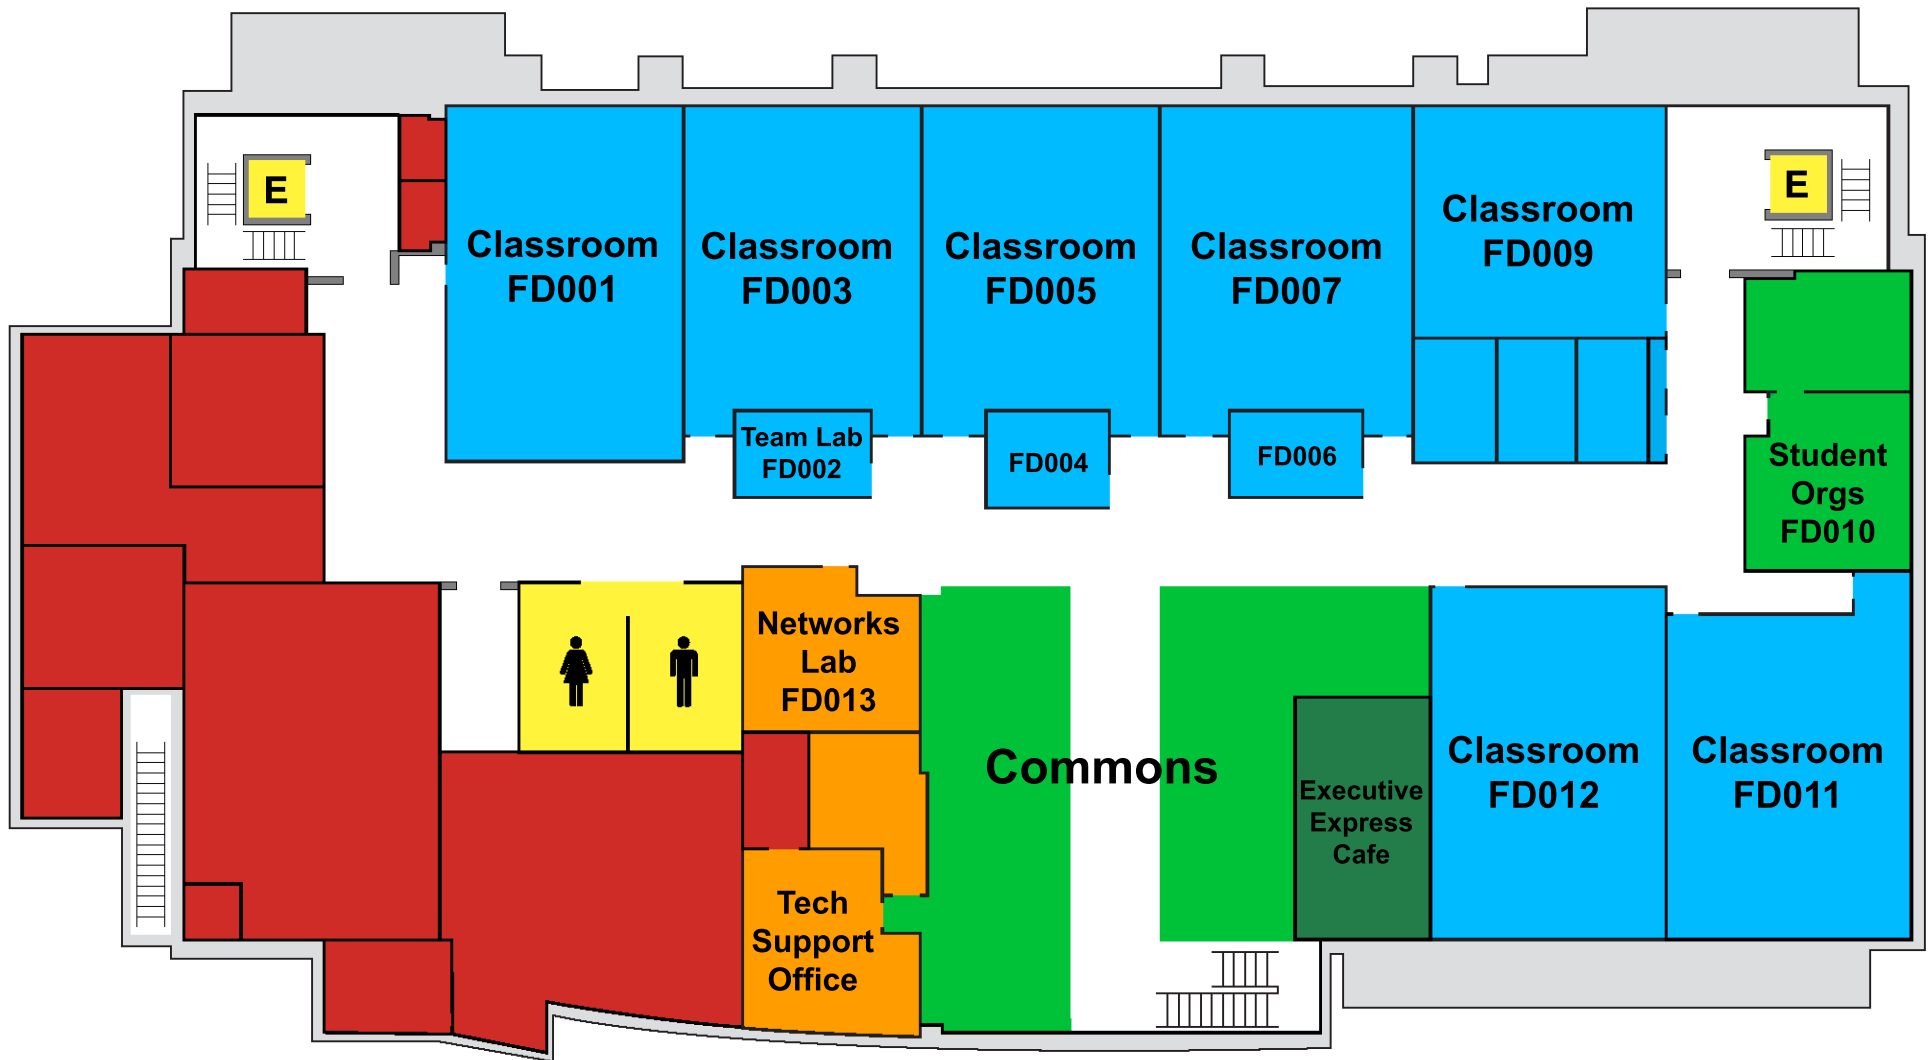

Scott College of Business - Federal Hall

The Garden Level

E Elevators

Stairs

Women's Bathroom

Men's Bathroom

Bathrooms/Elevators

Classrooms/Labs/Breakouts

Dean/Department/Faculty Offices

Commons

Conference Rooms

Support/Maintenance Spaces

Scott College of Business - Federal Hall

First Floor

E Elevators

Stairs

Women's Bathroom

Men's Bathroom

Bathrooms/Elevators

Classrooms/Labs/Breakouts

Dean/Department/Faculty Offices

Commons

Conference Rooms

Support/Maintenance Spaces